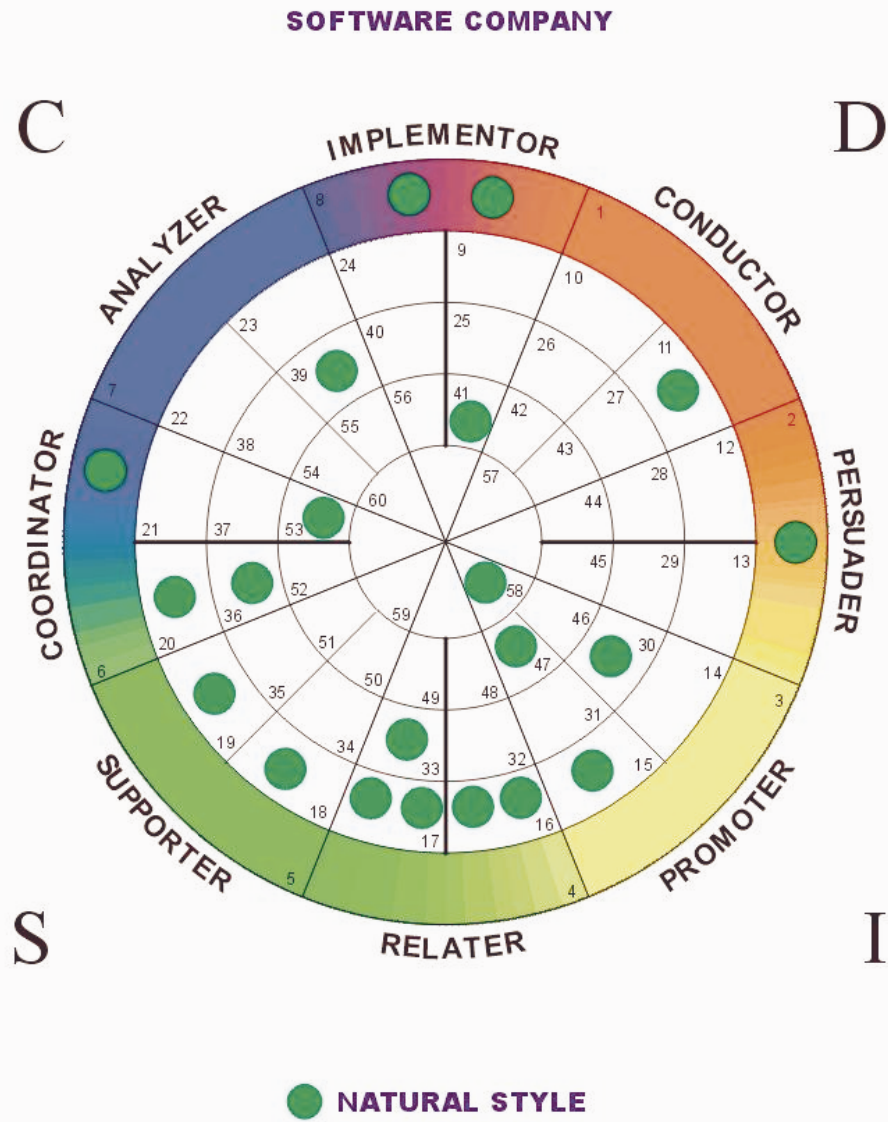

THE SUCCESS INSIGHTS™ WHEEL