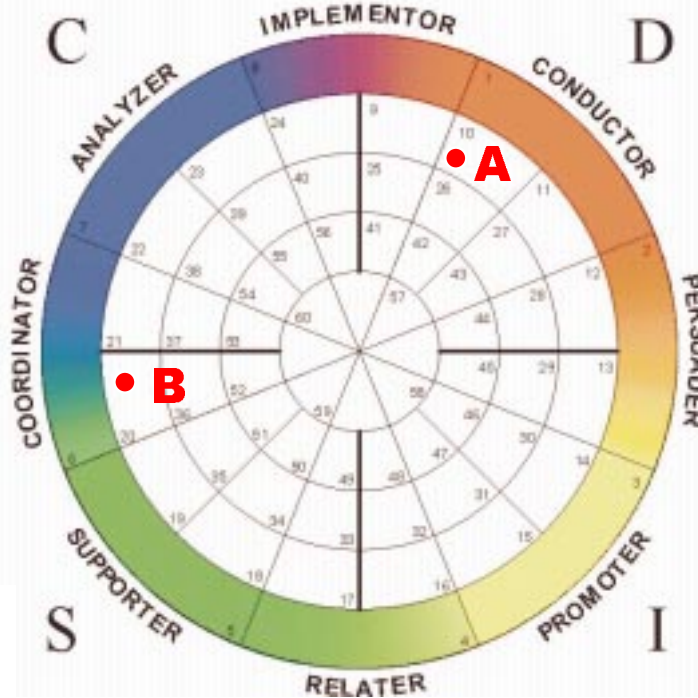

SUCCESS INSIGHTS WHEEL™

**Precise
Accurate
Concern for Quality
Critical Listener
Non-Verbal Communicator
Attention to Detail**

**Creative
Slow Start / Fast Finish
Vacillating
Temperamental**

**Competitive
Confrontational
Direct
Results-Oriented
Sense of Urgency
Change Agent**

**Product-Oriented
Slow to Change
Self-Disciplined
Pessimistic**

**Process-Oriented
Quick to Change
Independent
Optimistic**

**Accommodating
Dislikes Confrontation
Persistent
Controls Emotion
Adaptable
Good Listener**